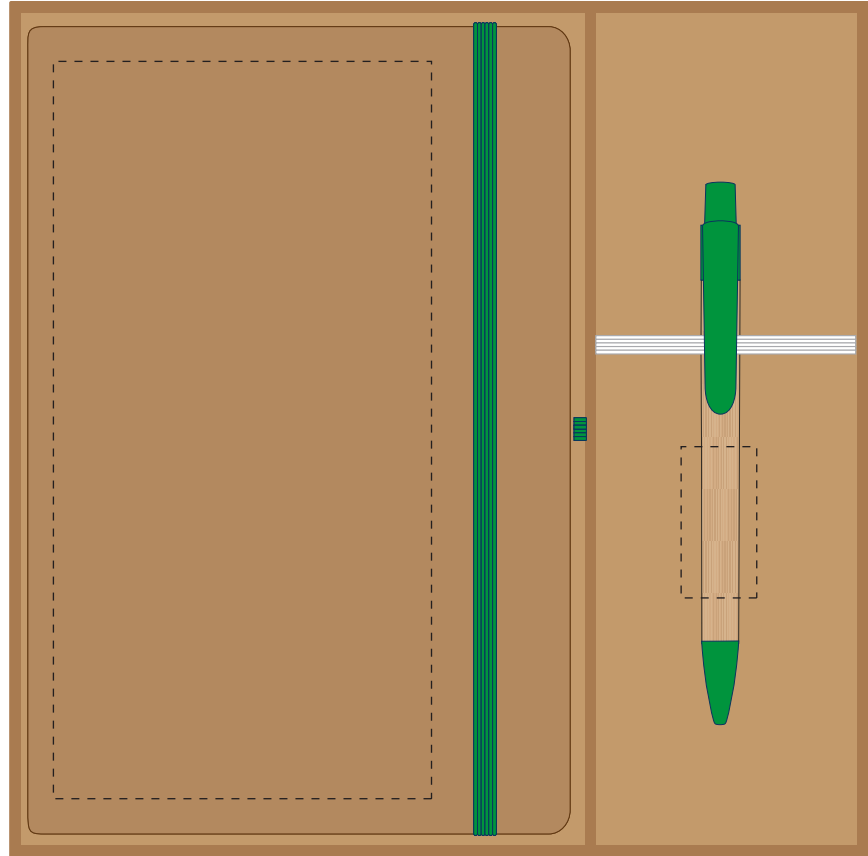

Your Ref:	Quantity:	Product Code: TPC000708
Our Ref:	Version: 1	Product Colour: GREEN & GREEN

**PRINTING CONCERNS:****PRODUCT INFO:**

We stock this item in the following colours

**PANTONE REFERENCE(S)**

- Colour 1
- Debossing / Foil Blocking
- Full Colour Printing
- Engraving

**Pen**

- Full Colour Printing
- Engraving
- Colour 1

ARTWORK SCALE 50%

Product Image for visualisation  
- colours may vary

- **CENTRED TO PRINT AREA**
- **CENTRED TO NOTEBOOK**

The dashed line is to demonstrate print area and will not appear on your printed item